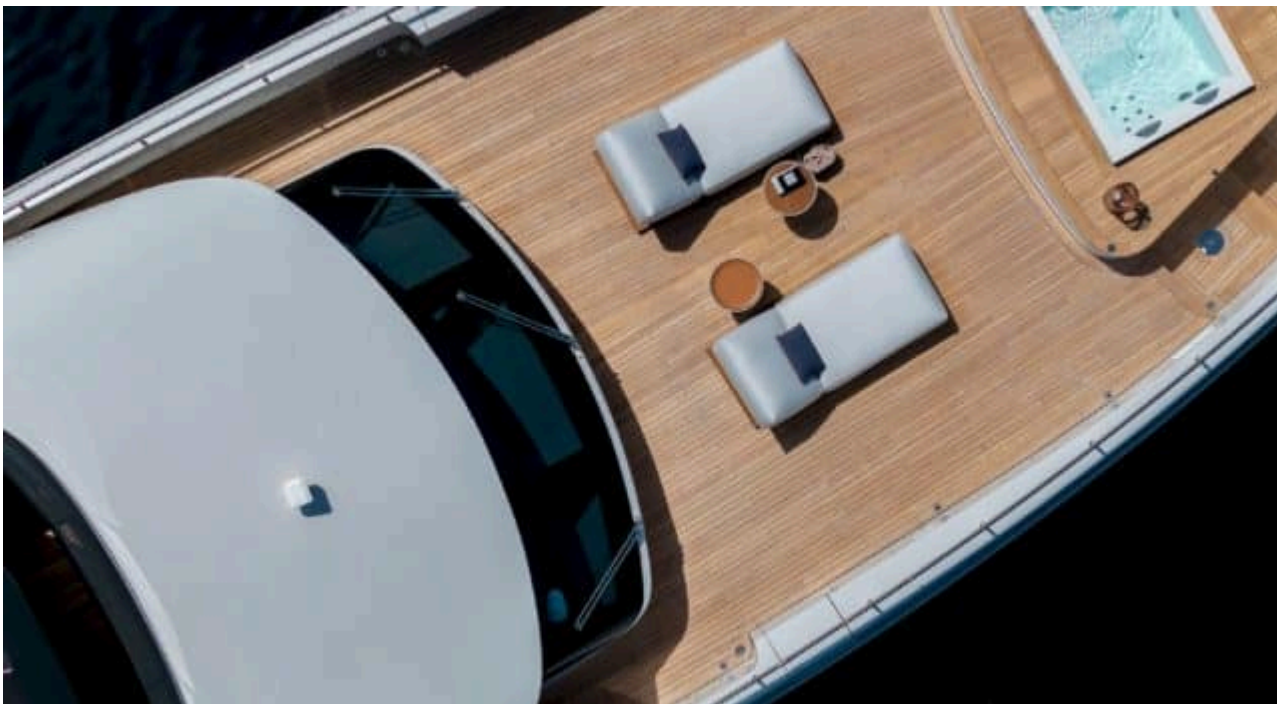

M/Y LEGEND

Length
36.9m
121.06 ft.

Guests
12

Cabins
5

Crew
7

M/Y LEGEND

-  8m+ tender boat / day boat
-  Air Conditioning
-  Beach set-up
-  Gym Equipment
-  Jacuzzi
-  Jetski
-  Kayaks x 2
-  Paddle Boards x 2
-  Seabob x 3
-  Snorkeling Gear
-  Sound System
-  Stabilisers at anchor
-  Stabilisers underway
-  Television
-  Wakeboard
-  Wifi

EXTERIOR DESIGN

INTERIOR DESIGN

GALLERY LIFESTYLE

Specifications

Summer low rate per week

155 000 €

Summer high rate per week

175 000 €