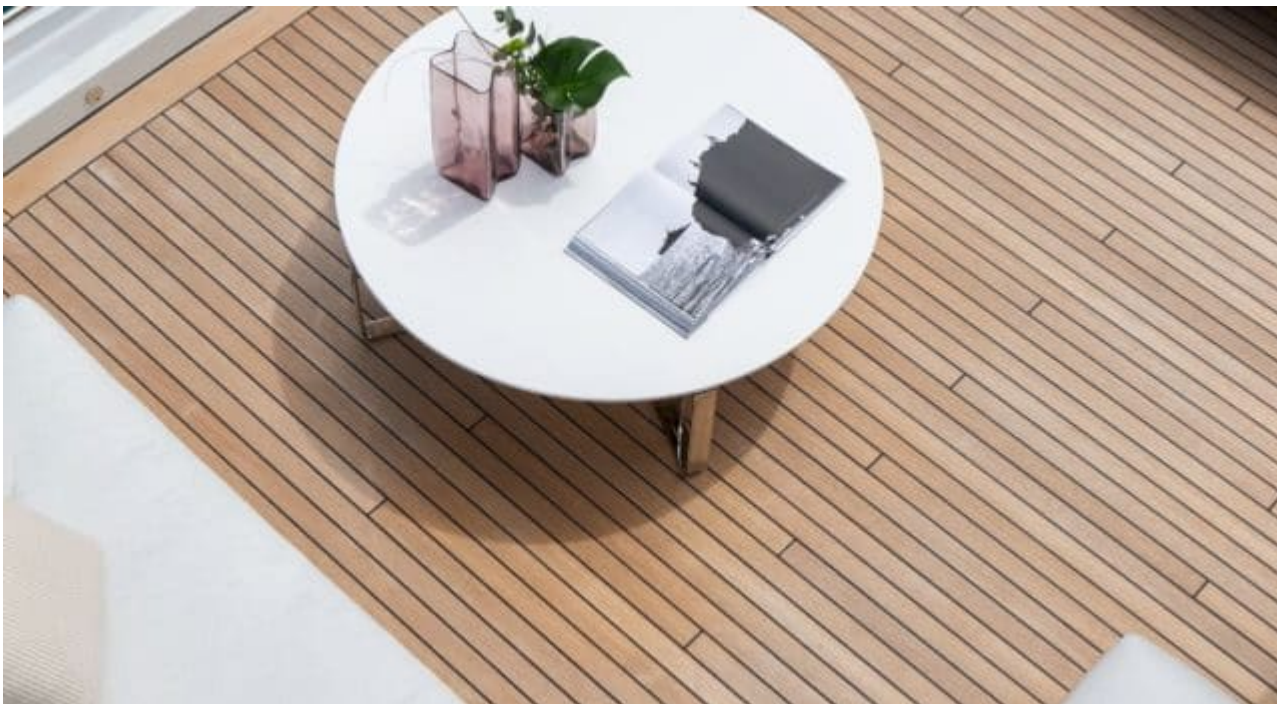

EXTERIOR DESIGN

INTERIOR DESIGN

GALLERY LIFESTYLE

Specifications

Summer low rate per week

155 000 €

Summer high rate per week

175 000 €