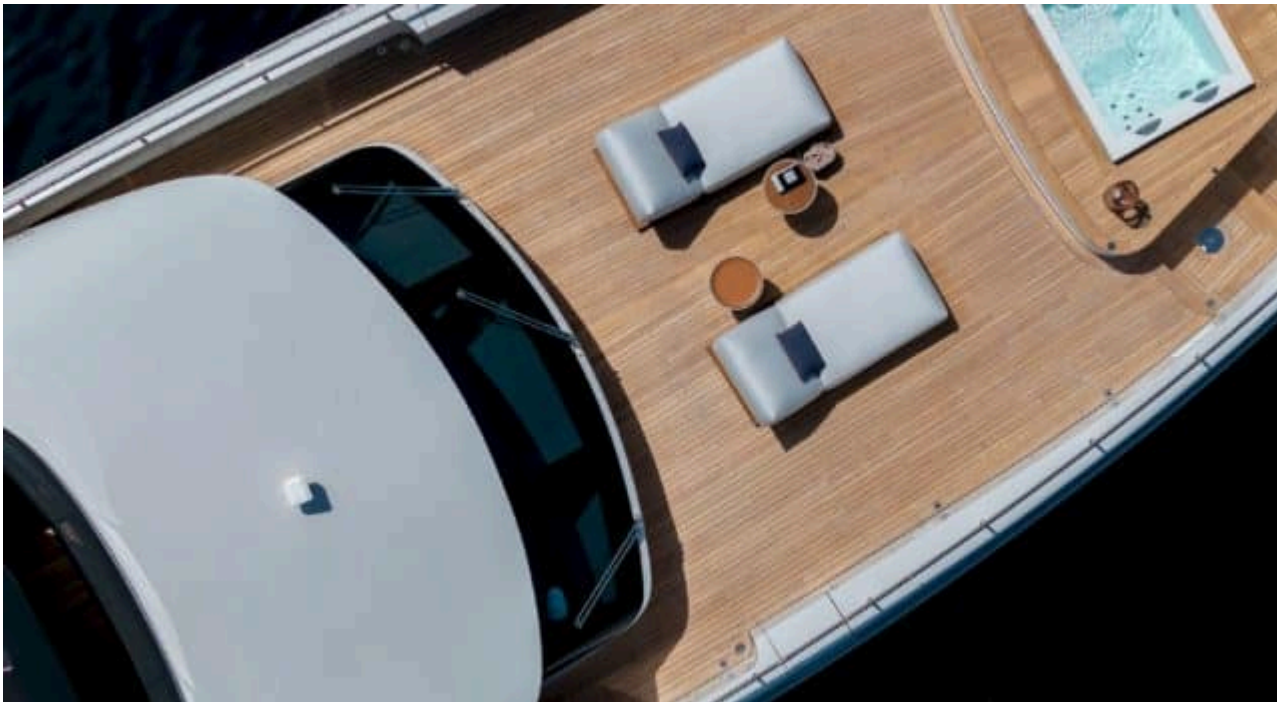

# M/Y LEGEND

-  8m+ tender boat / day boat
-  Air Conditioning
-  Beach set-up
-  Gym Equipment
-  Jacuzzi
-  Jetski
-  Kayaks x 2
-  Paddle Boards x 2
-  Seabob x 3
-  Snorkeling Gear
-  Sound System
-  Stabilisers at anchor
-  Stabilisers underway
-  Television
-  Wakeboard
-  Wifi

# INTERIOR DESIGN

# GALLERY LIFESTYLE