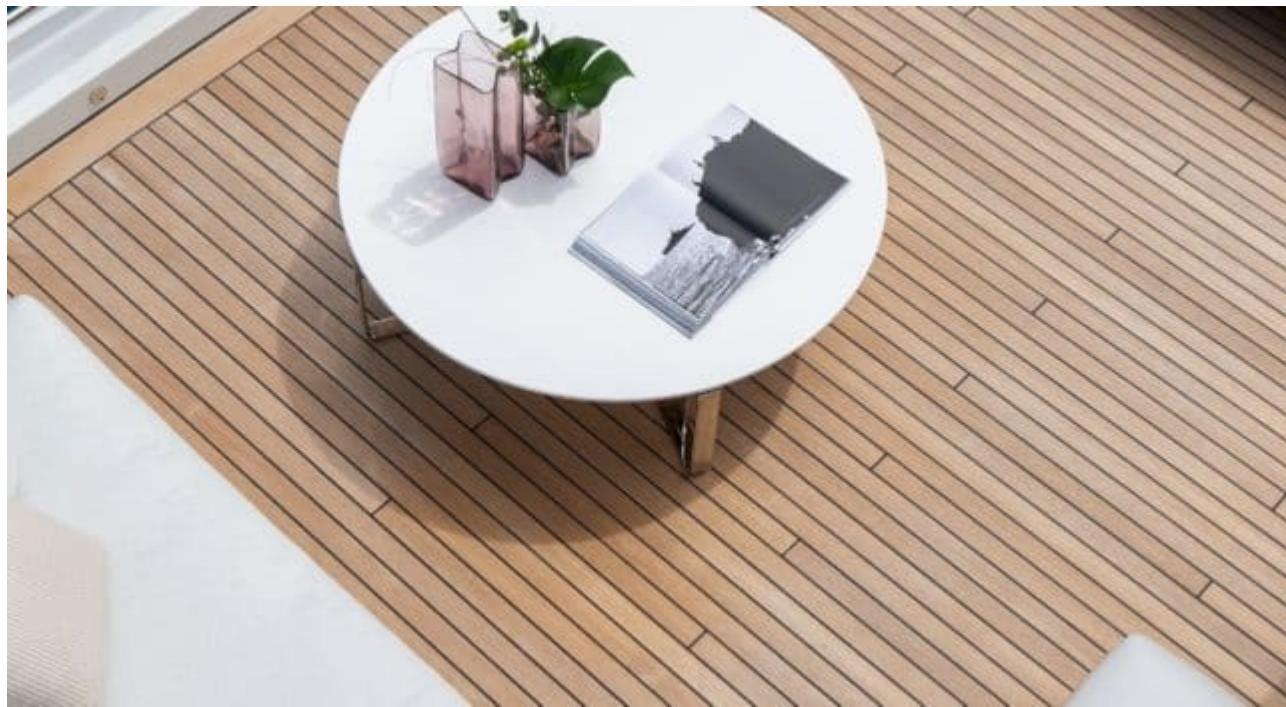

EXTERIOR DESIGN

INTERIOR DESIGN

GALLERY LIFESTYLE

Specifications

Summer low rate per week

155 000 €

Summer high rate per week

175 000 €