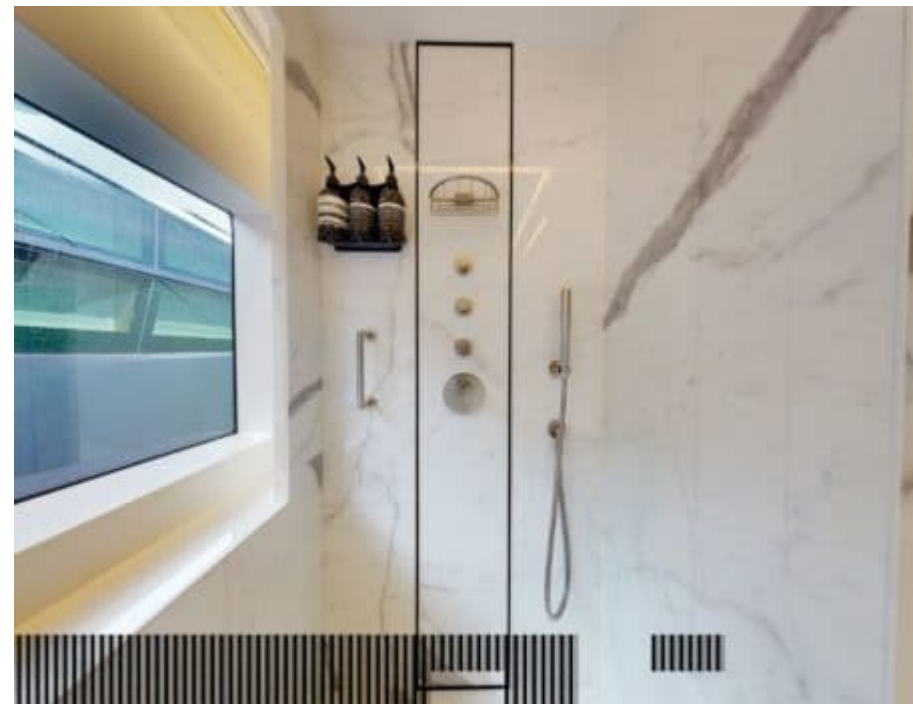

EXTERIOR DESIGN

INTERIOR DESIGN

GALLERY LIFESTYLE

Specifications

Low rate per day

16 667 €

High rate per day

18 333 €