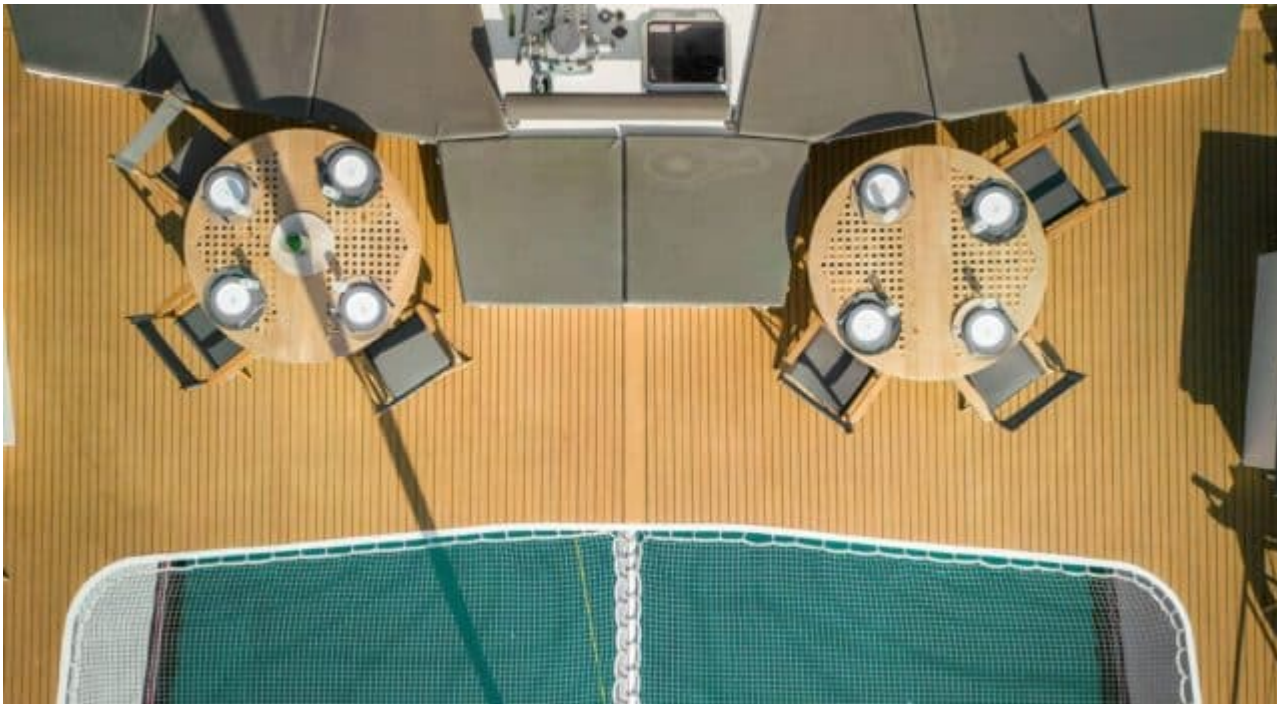

S/Y DAY ONE 70

Length
21m 68.9 ft.

Guests
146

Crew
4

S/Y DAY ONE 70

-  Barbecue
-  Fridge
-  Kitchen
-  Shower
-  Sunbeds
-  Paddle Boards x
2
-  Sound System
-  WC

EXTERIOR DESIGN

INTERIOR DESIGN