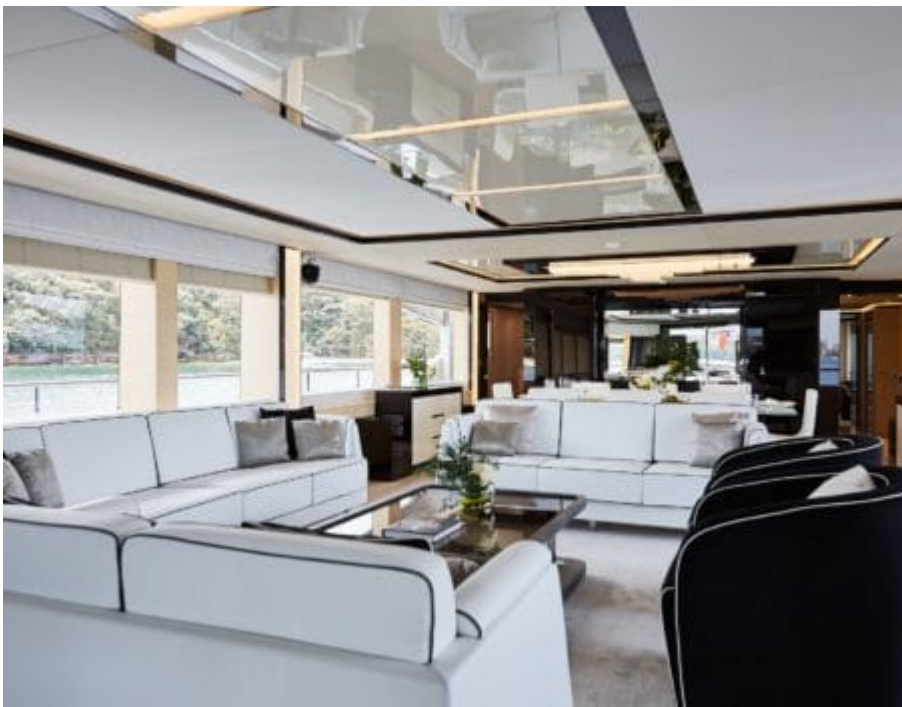

EXTERIOR DESIGN

INTERIOR DESIGN

GALLERY LIFESTYLE

Specifications

Summer low rate per week

\$ 109 100

Summer high rate per week

\$ 190 910