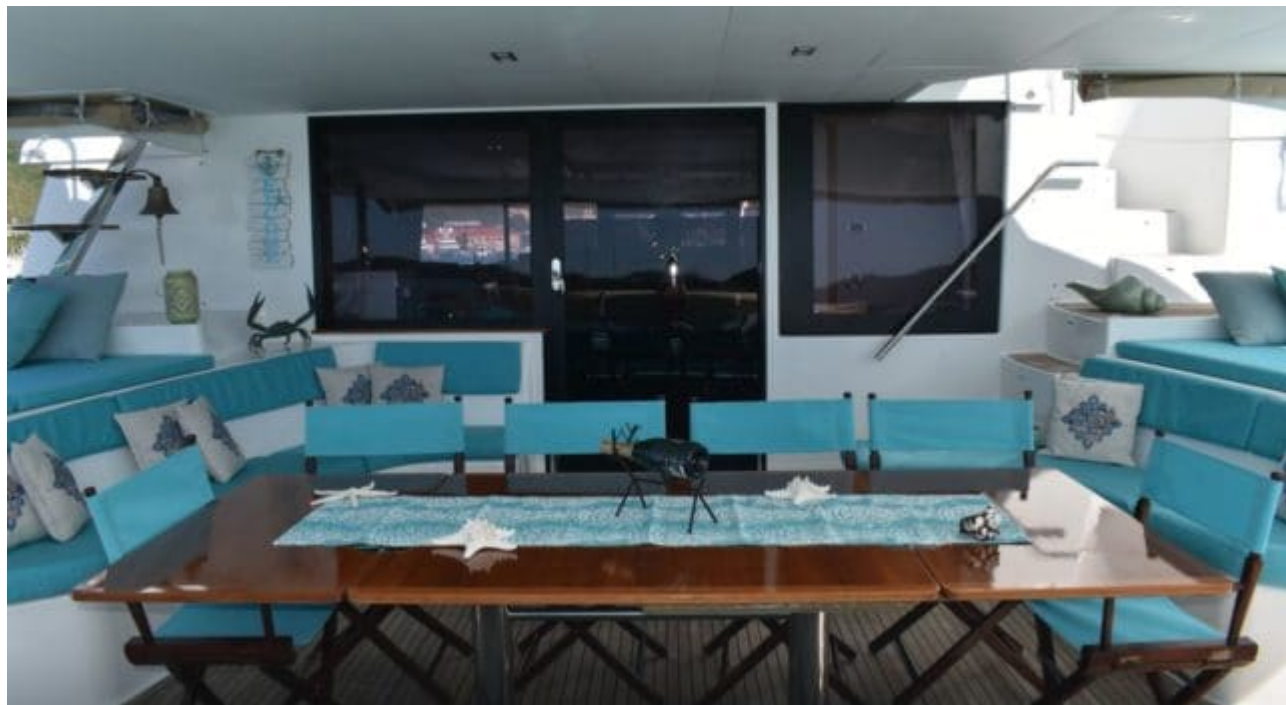

# EXTERIOR DESIGN

# INTERIOR DESIGN

# GALLERY LIFESTYLE

20.4 m

Guests Cruising

8

Cabins

4

Winter Cruising Area(s)

Caribbean & Bahamas

Summer Cruising Area(s)