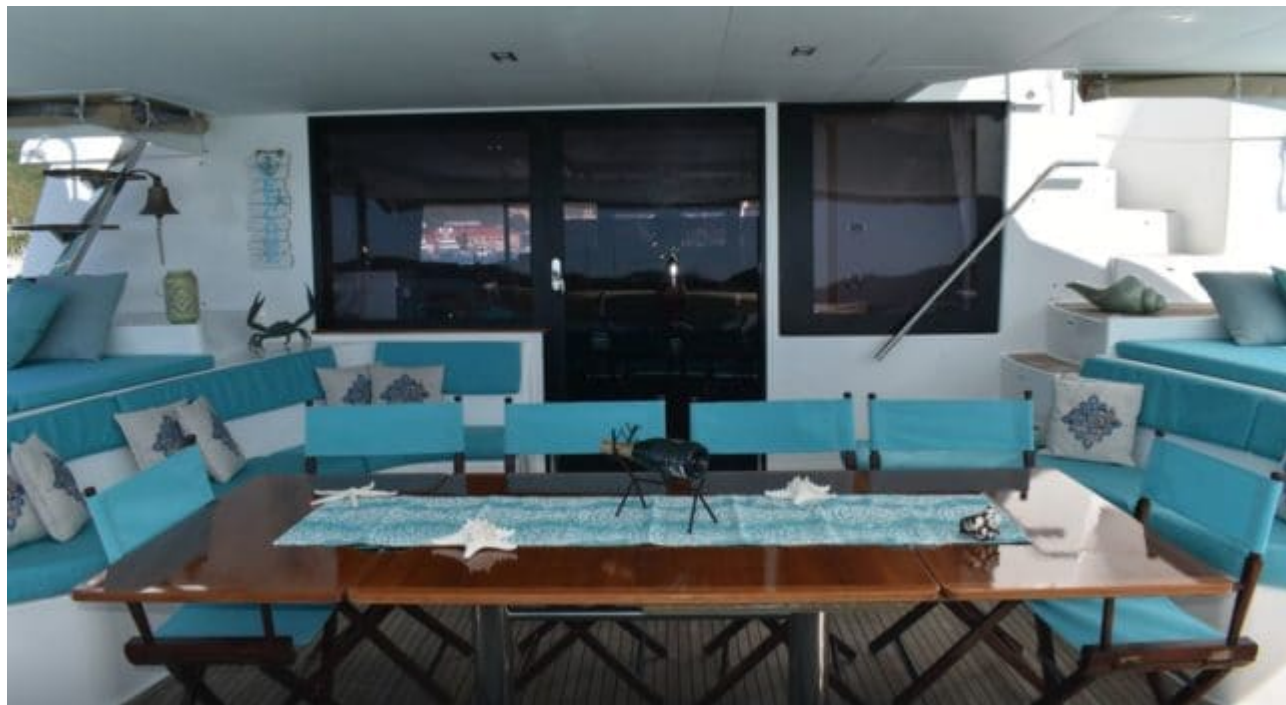

S/Y LIR

Length
20.4m
66.93 ft.

Guests
8

Cabins
4

Crew
3

S/Y LIR

-  Air Conditioning
-  Kayaking
-  Seadoo
Seascooter (for diving)
-  Snorkeling Gear
-  Tender
-  Towable water toys
-  Wakeboard
-  Waterskis
-  Wetsuits
-  Wifi
-  Scuba diving

EXTERIOR DESIGN

INTERIOR DESIGN

GALLERY LIFESTYLE

Specifications

Summer low rate per week

27 500 €

Summer high rate per week

32 500 €

Year refit

2020

Length

20.4 m

Guests Cruising

8

Cabins

4